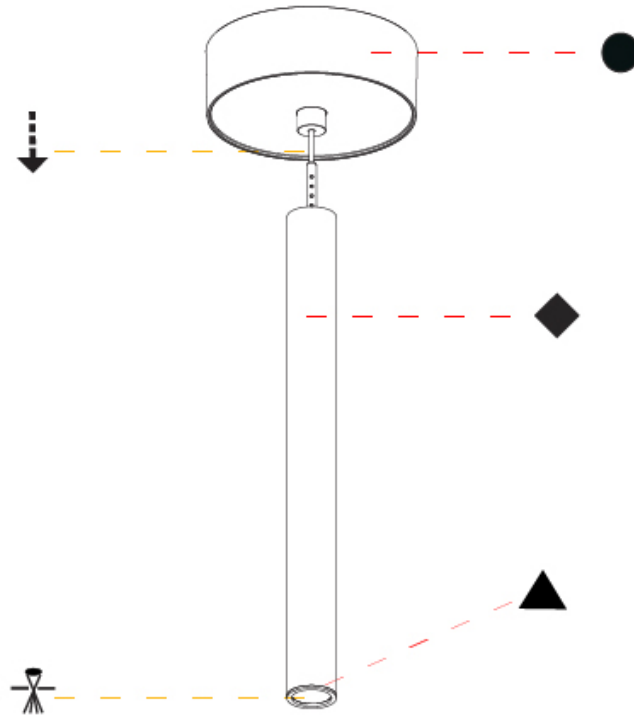

## HANGOVER PLUG SHINE MONOPOINT SURFACE CANOPY SUSPENSION

A30848-

PROJECT \_\_\_\_\_

TYPE \_\_\_\_\_

SPECIFIER \_\_\_\_\_

QUANTITY \_\_\_\_\_

DATE \_\_\_\_\_

A