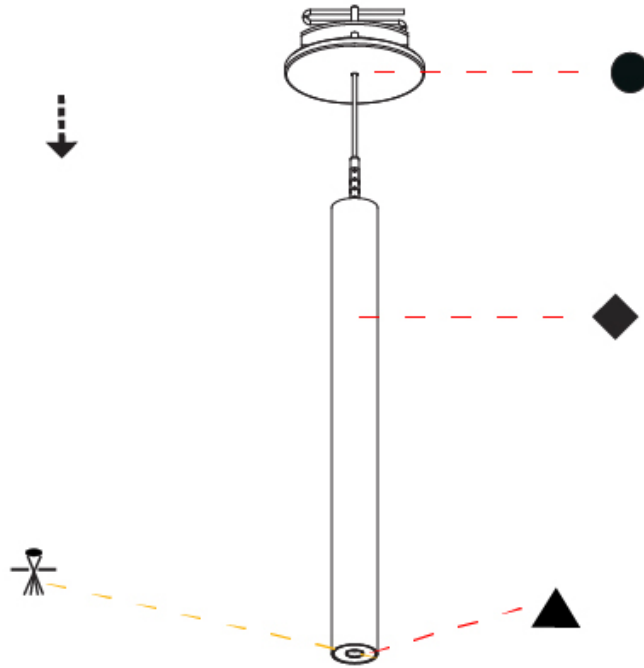

## HANGOVER PLUG MONOPOINT RECESSED CANOPY SUSPENSION

A30840-

PROJECT \_\_\_\_\_

TYPE \_\_\_\_\_

SPECIFIER \_\_\_\_\_

QUANTITY \_\_\_\_\_

DATE \_\_\_\_\_

A